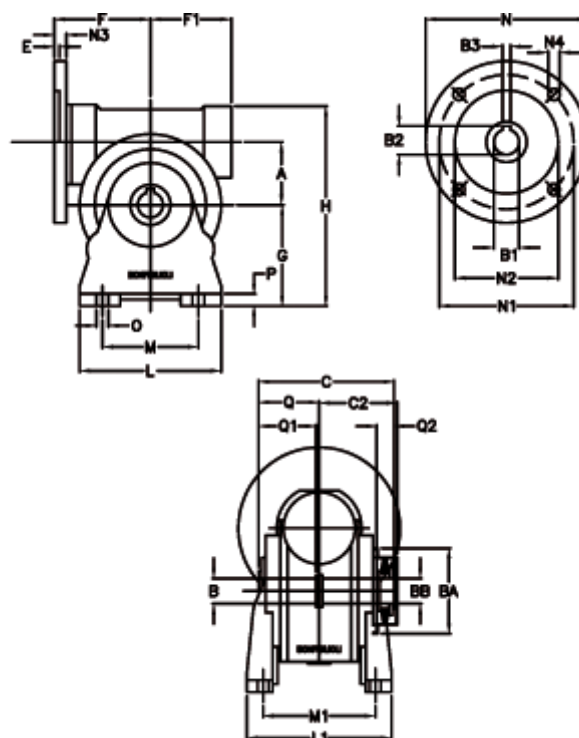

Article number: 390204907022236

Description: Worm Gear with Torque Limiter  
VF 49-L2-A-70 P63B5

## Measures

a = 49.50	C2 = 63,5	L1 = 124.0	O = 8.5
B = 25	Description = VF 49A-xx-63B5	m = 63	P = 12
B1 E7 = 11	E = 3.0	M1 = 98.5	Q = 51.0
B2 = 12.8	F = 70	N = 140	Q1 = 41
B3 H9 = 4	F1 = 63	N1 = 115	Q2 = 15
BA = 63	g = 82	N2 = 95	
BB H7 = 14	H = 162	N3 = 10.5	
C = 105	L = 110	N4 = 9,5	